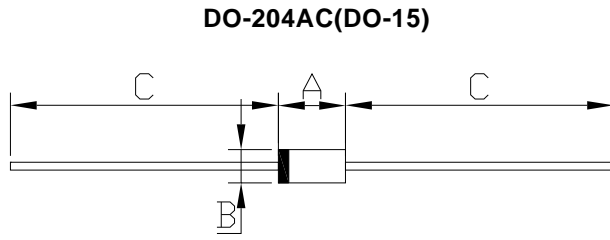

Outline Dimensions

| DO-204AC(DO-15) | | |
|------------------------|------|------|
| Dim | Min | Max |
| A | 5.80 | 7.60 |
| B | 2.60 | 3.60 |
| C | 25.4 | / |
| D | 0.70 | 0.90 |

Disclaimer

The information presented in this document is for reference only. Yangzhou Yangjie Electronic Technology Co., Ltd. reserves the right to make changes w