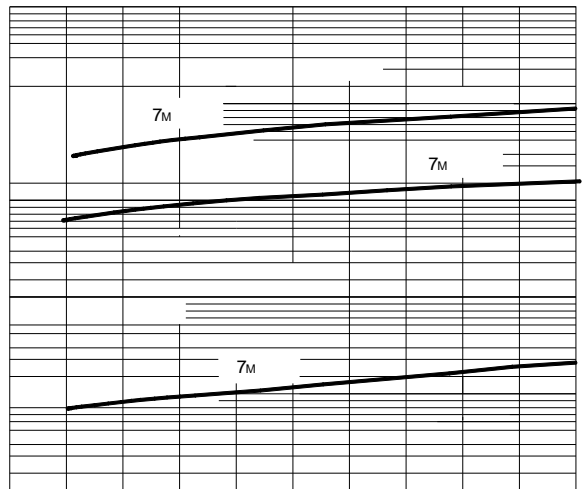

v7KHUPDO & KDUDFWHULVWDOHV RWKHUÄLVH VSHFLILHG

3$5$0(7(5	6<0%2/	81,7	5/	5/	5/	5/	5/	5/	5/
7\SLFDO 7KHUPDO	5H5LVWDQFH								

v2UGHULQJ , QIRUPDSQLHQ

35() (5(' 3 1	3$&.$*(&2'()	81,7 :(*+7	0,1,080 3$&.$*(SF	,11(5 %2; 48$17,7< S	287(5 &$572 48$17,7< S	'(/,9(5< 02'()
5/ a5/	'	$SSUR[LPDWH				
5/ a5/	&	$SSUR[LPDWH				

7DSH

%XO

v & KDUDFWHULVWDOHV

,QVWDQDQQRXV 5HYHUVH &XUUHQW X$

),* 7\SLFDO 5HYHUVH & KDUDFWHULVW

3HUFHQW RI 5DWHG 3HDN 5HYHUVH 9ROW

6 $
5HY $SU

<DQJ]KRX <DQJMEH HOKGWRQ & R /VZ \DQJMLH F